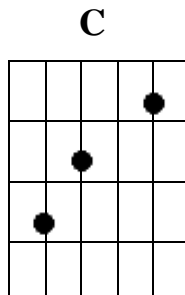

7 – Guitar Worship - 7

Lesson 7 – Introduction to the key of G and changing the key of G to the key of D.

- We learned that the standard chords used in a basic simple song are the chords on 1, 4, 5.

In the key of G these are the chords of G, C, D (1, 4, 5).

See below:

Key of G: G A B C D E F G A B C D E F G A B C D etc.
1 2 3 4 5 6 7 1 2 3 4 5 6 7 1 2 3 4 5

- **Tip:** Any time you play in a certain key, usually you start and you end with the main chord for that key. You can check that with the songs you already learned. So in this next song in the key of G, you start and you end with the G chord.
- Learn the song ‘Since I started’ from this website.

THE KEY OF G

SINCE I STARTED IN YOUR KINGDOM

G C G D
Since I started in Your Kingdom, since my life You control

G C
Since I gave my heart to You Jesus

G D G
The longer I serve You, the sweeter it grows

D C G
The longer I serve You, the sweeter it grows

D G
The more I love You, the more Love You bestow

C
Each day is like Heaven, my heart overflows

G D G
The longer I serve You, the sweeter it grows