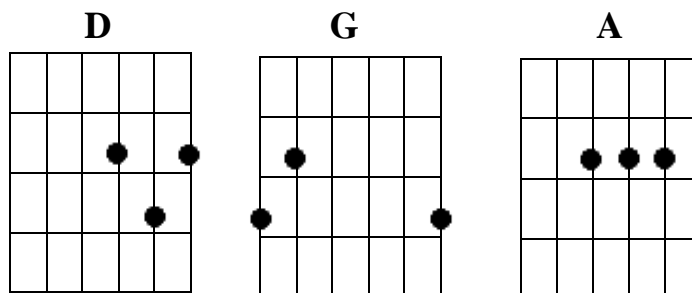

7 – Guitar Worship - 7

- Next you are going to transfer the song 'since I started' from the key of G to the key of D by using the rule:
  G: G, C, D (1, 4, 5) → D: D, G, A (1, 4, 5).
- You will find that you have to sing the song a lot lower when you change the key from G to D.
- Write the chords above the words in the right spot and then check how it sounds.
- After it is all good, learn to play this song by ear.
- You are now on your way to freely worship.

THE KEY OF D

SINCE I STARTED IN YOUR KINGDOM

Since I started in Your Kingdom, since my life You control

Since I gave my heart to You Jesus

The longer I serve You, the sweeter it grows

The longer I serve You, the sweeter it grows

The more I love You, the more Love You bestow

Each day is like Heaven, my heart overflows

The longer I serve You, the sweeter it grows