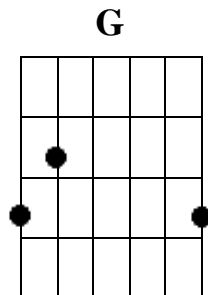

7 – Guitar Worship - 7

Lesson 7 – Introduction to the key of G and changing the key of G to the key of D.

- We learned that the standard chords used in a basic simple song are the chords on 1, 4, 5.

In the key of G these are the chords of G, C, D (1, 4, 5).

See below:

Key of G: G A B C D E F G A B C D E F G A B C D etc.
1 2 3 4 5 6 7 1 2 3 4 5 6 7 1 2 3 4 5

- **Tip:** Any time you play in a certain key, usually you start and you end with the main chord for that key. You can check that with the songs you already learned. So in this next song in the key of G, you start and you end with the G chord.
- Learn the song ‘Since I started’ from this website.

THE KEY OF G

SINCE I STARTED IN YOUR KINGDOM

G C G D
Since I started in Your Kingdom, since my life You control

G C
Since I gave my heart to You Jesus

G D G
The longer I serve You, the sweeter it grows

D C G
The longer I serve You, the sweeter it grows

D G
The more I love You, the more Love You bestow

C
Each day is like Heaven, my heart overflows

G D G
The longer I serve You, the sweeter it grows