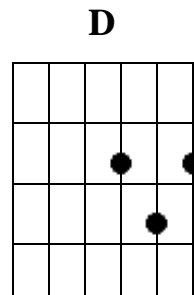

7 – Guitar Worship - 7

Lesson 7 – Introduction to the key of G and changing the key of G to the key of D.

- We learned that the standard chords used in a basic simple song are the chords on 1, 4, 5.

In the key of G these are the chords of G, C, D (1, 4, 5).

See below:

Key of G: G A B C D E F G A B C D E F G A B C D etc.
1 2 3 4 5 6 7 1 2 3 4 5 6 7 1 2 3 4 5

- **Tip:** Any time you play in a certain key, usually you start and you end with the main chord for that key. You can check that with the songs you already learned. So in this next song in the key of G, you start and you end with the G chord.
- Learn the song ‘Since I started’ from this website.

THE KEY OF G

SINCE I STARTED IN YOUR KINGDOM

G C G D
Since I started in Your Kingdom, since my life You control

G C
Since I gave my heart to You Jesus

G D G
The longer I serve You, the sweeter it grows

D C G
The longer I serve You, the sweeter it grows

D G
The more I love You, the more Love You bestow

C
Each day is like Heaven, my heart overflows

G D G
The longer I serve You, the sweeter it grows