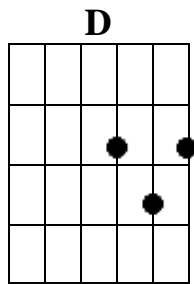

9 – Guitar Worship - 9

THE KEY OF G

O YOUR BLOOD

G C G D
O Your Blood, Crimson Love, Price of life's demand
G C C D G
Shameful sin, Placed on You, the Hope of every man

D C G
O Your Blood Lord Jesus Washes me
D C G
O Your Blood Lord Jesus Shed for me
Am Em Am Em
What a Sacrifice that Saves my life
D C G
Yes, Your Blood it is my Victory 2x more

G C G D D2
Savior Son, Holy One, slain so I can Live
G C C D G
I See the Lamb, the Great I Am, Who Takes away my sin

D C
O Your Blood Lord Jesus .....

G C G D
O what Love, no greater love, Grace, how can it be
G C C D G
That in my sin, yes even then, You Shed Your Blood for me

D C
O Your Blood Lord Jesus .....

D G
O the Blood of my Lamb 2x

D G
The Precious Blood of my Lamb

Am Em Am Em
This Sacrifice that Saves my life

D C G D C G
Yes Your Blood, It is my Victory, Yes Your Blood is all I need in life

5