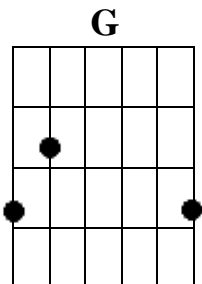

9 – Guitar Worship - 9

THE KEY OF G

O YOUR BLOOD

G C G D
O Your Blood, Crimson Love, Price of life's demand
G C C D G
Shameful sin, Placed on You, the Hope of every man

D C G
O Your Blood Lord Jesus Washes me
D C G
O Your Blood Lord Jesus Shed for me
Am Em Am Em
What a Sacrifice that Saves my life
D C G
Yes, Your Blood it is my Victory 2x more

G C G D D2
Savior Son, Holy One, slain so I can Live
G C C D G
I See the Lamb, the Great I Am, Who Takes away my sin

D C
O Your Blood Lord Jesus .....

G C G D
O what Love, no greater love, Grace, how can it be
G C C D G
That in my sin, yes even then, You Shed Your Blood for me

D C
O Your Blood Lord Jesus .....

D G
O the Blood of my Lamb 2x

D G
The Precious Blood of my Lamb

Am Em Am Em
This Sacrifice that Saves my life

D C G D C G
Yes Your Blood, It is my Victory, Yes Your Blood is all I need in life

1