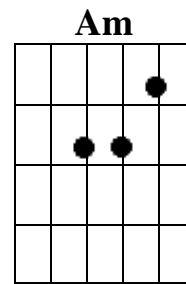

9 – Guitar Worship - 9

THE KEY OF G

O YOUR BLOOD

G C G D
O Your Blood, Crimson Love, Price of life's demand
G C C D G
Shameful sin, Placed on You, the Hope of every man

D C G
O Your Blood Lord Jesus Washes me
D C G
O Your Blood Lord Jesus Shed for me
Am Em Am Em
What a Sacrifice that Saves my life
D C G
Yes, Your Blood it is my Victory 2x more

G C G D D2
Savior Son, Holy One, slain so I can Live
G C C D G
I See the Lamb, the Great I Am, Who Takes away my sin

D C
O Your Blood Lord Jesus .....

G C G D
O what Love, no greater love, Grace, how can it be
G C C D G
That in my sin, yes even then, You Shed Your Blood for me

D C
O Your Blood Lord Jesus .....

D G
O the Blood of my Lamb 2x

D G
The Precious Blood of my Lamb

Am Em Am Em
This Sacrifice that Saves my life

D C G D C G
Yes Your Blood, It is my Victory, Yes Your Blood is all I need in life

2m