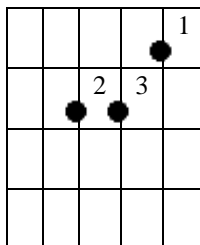

9 – Guitar Worship - 9

Lesson 9 – Another replacement chord.

- Another chord that sometimes is replaced is the chord on number 4. Number 4 will then be replaced with number 2 in minor and in the key of G that is Am.
- **Chords in the Key of G** included replacements chords are: **G, C, D, Em, Am (1, 4, 5, 6m, 2m)**
- In the song ‘O Your Blood’ you are learning (listen to the song on the website), we see in the chorus that the number 1 chord (G) is replaced by the number 6 minor chord (Em) and the number 4 chord (C) is replaced by the number 2 minor chord (Am) in the third line.
- Again, you don’t have to play the replacement chords, but the replacement chords sound better.
- **Tip:** Disregard the 6m and the 2m and use C and G instead. Listen what it sounds like. Then play it again with the Em and the Am and listen to the difference.

The C chord (number 4) can be replaced by the Am chord (number 2 minor).

D C G
O Your Blood Lord Jesus Washes me
D C G
O Your Blood Lord Jesus Shed for me
C G C G
What a Sacrifice that Saves my life

D C G
O Your Blood Lord Jesus Washes me
D C G
O Your Blood Lord Jesus Shed for me
Am Em Am Em
What a Sacrifice that Saves my life

Am

2m

- Now the **chords for the key of G** are expanded to: **G, C, D, Em, Am (1, 4, 5, 6m, 2m)**
G Am B C D Em F G Am B C D Em F G Am B C D Em F G Am B etc.
1 2m 3 4 5 6m 7 1 2m 3 4 5 6m 7 1 2m 3 4 5 6m 7 1 2m 3
- It is a common rule that the number four chord can sometimes be replaced with the number 2m chord in any key you play in.
- On page 3 of this lesson you will find a schedule for the keys of C, D, E, G, A with the main chords that are used in these keys.

1

4

5

6m

2m

9 – Guitar Worship - 9

1	4	5	6m	2m
---	---	---	----	----

Key of C