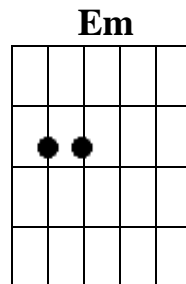

9 – Guitar Worship - 9

THE KEY OF G

O YOUR BLOOD

G C G D
O Your Blood, Crimson Love, Price of life's demand
G C C D G
Shameful sin, Placed on You, the Hope of every man

D C G
O Your Blood Lord Jesus Washes me
D C G
O Your Blood Lord Jesus Shed for me
Am Em Am Em
What a Sacrifice that Saves my life
D C G
Yes, Your Blood it is my Victory 2x more

G C G D D2
Savior Son, Holy One, slain so I can Live
G C C D G
I See the Lamb, the Great I Am, Who Takes away my sin

D C
O Your Blood Lord Jesus .....

G C G D
O what Love, no greater love, Grace, how can it be
G C C D G
That in my sin, yes even then, You Shed Your Blood for me

D C
O Your Blood Lord Jesus .....

D G
O the Blood of my Lamb 2x

D G
The Precious Blood of my Lamb

Am Em Am Em
This Sacrifice that Saves my life

D C G D C G
Yes Your Blood, It is my Victory, Yes Your Blood is all I need in life

6m