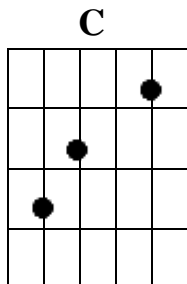

9 – Guitar Worship - 9

THE KEY OF G

O YOUR BLOOD

G C G D
O Your Blood, Crimson Love, Price of life's demand
G C C D G
Shameful sin, Placed on You, the Hope of every man

D C G
O Your Blood Lord Jesus Washes me
D C G
O Your Blood Lord Jesus Shed for me
Am Em Am Em
What a Sacrifice that Saves my life
D C G
Yes, Your Blood it is my Victory 2x more

G C G D D2
Savior Son, Holy One, slain so I can Live
G C C D G
I See the Lamb, the Great I Am, Who Takes away my sin

D C
O Your Blood Lord Jesus .....

G C G D
O what Love, no greater love, Grace, how can it be
G C C D G
That in my sin, yes even then, You Shed Your Blood for me

D C
O Your Blood Lord Jesus .....

D G
O the Blood of my Lamb 2x

D G
The Precious Blood of my Lamb

Am Em Am Em
This Sacrifice that Saves my life

D C G D C G
Yes Your Blood, It is my Victory, Yes Your Blood is all I need in life

4