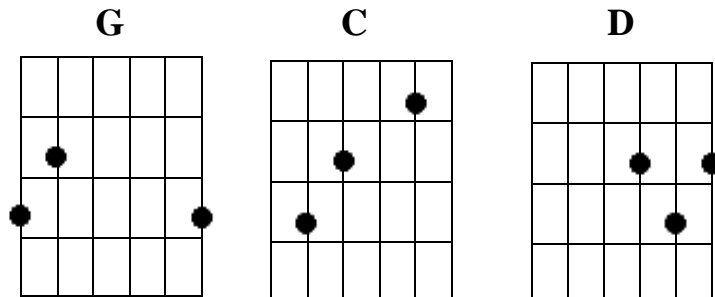

# 7 – Guitar Worship - 7

**Lesson 7** – Introduction to the key of G and switching from the key of G to the key of A.

- We learned that the standard chords used in a basic simple song are the chords on 1, 4, 5.

### SINCE I STARTED IN YOUR KINGDOM

**G**                      **C**                      **G**                      **D**  
 Since I started in Your Kingdom, since my life You control

**G**                      **C**  
 Since I gave my heart to You Jesus

**G**                                      **D**                      **G**  
 The longer I serve You, the sweeter it grows

**D**                                      **C**                      **G**  
 The longer I serve You, the sweeter it grows

# 7 – Guitar Worship - 7

- Next you are going to transfer the song 'since I started' from the key of G to the key of A by using the rule:  
G: G, C, D (1, 4, 5) → A: A, D, E (1, 4, 5).
- You will find that you have to sing the song higher when you change the key from G to A.
- Write the chords above the words in the right spot and then check how it sounds.
- After it is all good, learn to play this song by ear.
- You are now on your way to freely worship.