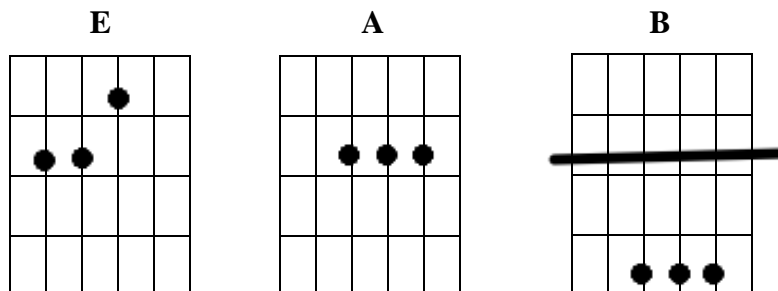

14 – Guitar Worship - 14

Lesson 14 – We will learn a few chord extensions to the chords of E and A.

- Listen to the song: ‘Jesus I need to know True Love’ on the website. That will be your next song to play.

THE KEY OF E

JESUS I NEED TO KNOW TRUE LOVE

E **A** **E** **B**
Jesus I need to know True Love, deeper than the love found on earth
E **A** **E** **A** **B** **E**
Take me into Your Kings Chambers, Cause my love to mature 2x
E
Let me know the Kisses of Your Mouth, let me feel Your warm **Embrace**
E
Let me smell the Fragrance of Your Touch, let me see Your lovely Face
A **E**
Take me away with You, **even so Lord Come**
A **E**
I love You Lord, yes I love You more than life 2x more
E **A** **E** **B**
My heart and my flesh yearn for You Lord, to love You is all I can do
E **A** **E** **A** **B** **E**
You have become my sole passion, **Cause my love to be true**

14 – Guitar Worship - 14

- Remember to strum the chords precisely at the words above where they show.

Now let's sing and play this same song again with the extra chords of E4 and A2!

THE KEY OF E

JESUS I NEED TO KNOW TRUE LOVE

E A A2 E E4 E B
 My heart and my flesh yearn for You Lord, to love You is all I can do
E A A2 E E4 A A2 B E E4 E E4
 You have become my sole passion, **Cause my love to be true**