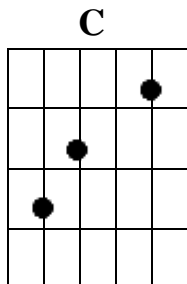

10 – Guitar Worship - 10

THE KEY OF G

O YOUR BLOOD

G C G D
O Your Blood, Crimson Love, Price of life's demand
G C C D G
Shameful sin, Placed on You, the Hope of every man

D C G
O Your Blood Lord Jesus Washes me
D C G
O Your Blood Lord Jesus Shed for me
Am Em Am Em
What a Sacrifice that Saves my life
D C G
Yes, Your Blood it is my Victory 2x more

G C G D D2
Savior Son, Holy One, slain so I can Live
G C C D G
I See the Lamb, the Great I Am, Who Takes away my sin

D C
O Your Blood Lord Jesus .....

G C G D
O what Love, no greater love, Grace, how can it be
G C C D G
That in my sin, yes even then, You Shed Your Blood for me

D C
O Your Blood Lord Jesus .....

D G
O the Blood of my Lamb 2x

D G
The Precious Blood of my Lamb

Am Em Am Em
This Sacrifice that Saves my life

D C G D C G
Yes Your Blood, It is my Victory, Yes Your Blood is all I need in life

4