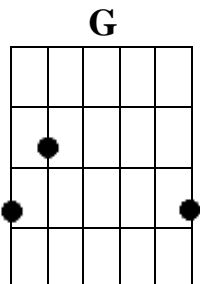

10 – Guitar Worship - 10

THE KEY OF G

O YOUR BLOOD

G C G D
O Your Blood, Crimson Love, Price of life's demand
G C C D G
Shameful sin, Placed on You, the Hope of every man

D C G
O Your Blood Lord Jesus Washes me
D C G
O Your Blood Lord Jesus Shed for me
Am Em Am Em
What a Sacrifice that Saves my life
D C G
Yes, Your Blood it is my Victory 2x more

G C G D D2
Savior Son, Holy One, slain so I can Live
G C C D G
I See the Lamb, the Great I Am, Who Takes away my sin

D C
O Your Blood Lord Jesus .....

G C G D
O what Love, no greater love, Grace, how can it be
G C C D G
That in my sin, yes even then, You Shed Your Blood for me

D C
O Your Blood Lord Jesus .....

D G
O the Blood of my Lamb 2x

D G
The Precious Blood of my Lamb

Am Em Am Em
This Sacrifice that Saves my life

D C G D C G
Yes Your Blood, It is my Victory, Yes Your Blood is all I need in life

1