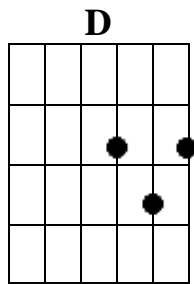

10 – Guitar Worship - 10

THE KEY OF G

O YOUR BLOOD

G C G D
O Your Blood, Crimson Love, Price of life's demand
G C C D G
Shameful sin, Placed on You, the Hope of every man

D C G
O Your Blood Lord Jesus Washes me
D C G
O Your Blood Lord Jesus Shed for me
Am Em Am Em
What a Sacrifice that Saves my life
D C G
Yes, Your Blood it is my Victory 2x more

G C G D D2
Savior Son, Holy One, slain so I can Live
G C C D G
I See the Lamb, the Great I Am, Who Takes away my sin

D C
O Your Blood Lord Jesus .....

G C G D
O what Love, no greater love, Grace, how can it be
G C C D G
That in my sin, yes even then, You Shed Your Blood for me

D C
O Your Blood Lord Jesus .....

D G
O the Blood of my Lamb 2x

D G
The Precious Blood of my Lamb

Am Em Am Em
This Sacrifice that Saves my life

D C G D C G
Yes Your Blood, It is my Victory, Yes Your Blood is all I need in life

5