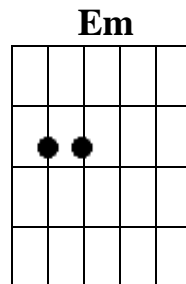

10 – Guitar Worship - 10

THE KEY OF G

O YOUR BLOOD

G C G D
O Your Blood, Crimson Love, Price of life's demand
G C C D G
Shameful sin, Placed on You, the Hope of every man

D C G
O Your Blood Lord Jesus Washes me
D C G
O Your Blood Lord Jesus Shed for me
Am Em Am Em
What a Sacrifice that Saves my life
D C G
Yes, Your Blood it is my Victory 2x more

G C G D D2
Savior Son, Holy One, slain so I can Live
G C C D G
I See the Lamb, the Great I Am, Who Takes away my sin

D C
O Your Blood Lord Jesus .....

G C G D
O what Love, no greater love, Grace, how can it be
G C C D G
That in my sin, yes even then, You Shed Your Blood for me

D C
O Your Blood Lord Jesus .....

D G
O the Blood of my Lamb 2x

D G
The Precious Blood of my Lamb

Am Em Am Em
This Sacrifice that Saves my life

D C G D C G
Yes Your Blood, It is my Victory, Yes Your Blood is all I need in life

6m