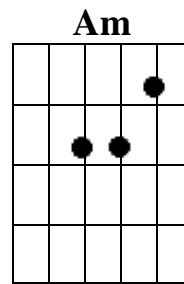

10 – Guitar Worship - 10

Lesson 10 – Another replacement chord.

- Another chord that sometimes is replaced is the chord on number 4. Number 4 will then be replaced with number 2 in minor and in the key of G that is Am.
- **Chords in the Key of G** included replacements chords are: **G, C, D, Em, Am (1, 4, 5, 6m, 2m)**
- In the song ‘O Your Blood’ you are learning (listen to the song on the website), we see in the chorus that the number 1 chord (G) is replaced by the number 6 minor chord (Em) and the number 4 chord (C) is replaced by the number 2 minor chord (Am) in the third line.
- Again, you don’t have to play the replacement chords, but the replacement chords sound better.
- **Tip:** Disregard the 6m and the 2m and use C and G instead. Listen what it sounds like. Then play it again with the Em and the Am and listen to the difference.

The C chord (number 4) can be replaced by the Am chord (number 2 minor).

<p>D C G O Your Blood Lord Jesus Washes me</p> <p>D C G O Your Blood Lord Jesus Shed for me</p> <p>C G C G What a Sacrifice that Saves my life</p>	or	<p>D C G O Your Blood Lord Jesus Washes me</p> <p>D C G O Your Blood Lord Jesus Shed for me</p> <p>Am Em Am Em What a Sacrifice that Saves my life</p>
---	----	---

- Now the **chords for the key of G** are expanded to: **G, C, D, Em, Am (1, 4, 5, 6m, 2m)**
G Am B C D Em F G Am B C D Em F G Am B C D Em F G Am B etc.
1 2m 3 4 5 6m 7 1 2m 3 4 5 6m 7 1 2m 3 4 5 6m 7 1 2m 3
- It is a common rule that the number four chord can sometimes be replaced with the number 2m chord in any key you play in.
- On page 3 of this lesson you will find a schedule for the keys of C, D, E, G, A with the main chords that are used in these keys.

1

4

5

6m

2m

10 – Guitar Worship - 10

1	4	5	6m	2m
C 	F 	G 	Am 	Dm
D 	G 	A 	Bm 	Em
E 	A 	B 	C#m 	F#m
G 	C 	D 	Em 	Am
A 	D 	E 	F#m 	Bm