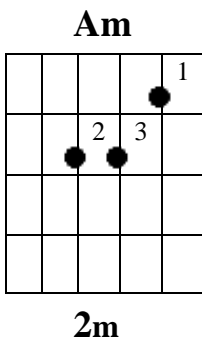

10 – Guitar Worship - 10

Lesson 10 – Another replacement chord.

- Another chord that sometimes is replaced is the chord on number 4. Number 4 will then be replaced with number 2 in minor and in the key of G that is Am.
- **Chords in the Key of G** included replacements chords are: **G, C, D, Em, Am (1, 4, 5, 6m, 2m)**
- In the song ‘O Your Blood’ you are learning (listen to the song on the website), we see in the chorus that the number 1 chord (G) is replaced by the number 6 minor chord (Em) and the number 4 chord (C) is replaced by the number 2 minor chord (Am) in the third line.
- Again, you don’t have to play the replacement chords, but the replacement chords sound better.
- **Tip:** Disregard the 6m and the 2m and use C and G instead. Listen what it sounds like. Then play it again with the Em and the Am and listen to the difference.

The C chord (number 4) can be replaced by the Am chord (number 2 minor).

<p>D C G O Your Blood Lord Jesus Washes me</p> <p>D C G O Your Blood Lord Jesus Shed for me</p> <p>C G C G What a Sacrifice that Saves my life</p>	or	<p>D C G O Your Blood Lord Jesus Washes me</p> <p>D C G O Your Blood Lord Jesus Shed for me</p> <p>Am Em Am Em What a Sacrifice that Saves my life</p>
---	----	---

- Now the **chords for the key of G** are expanded to: **G, C, D, Em, Am (1, 4, 5, 6m, 2m)**
G Am B C D Em F G Am B C D Em F G Am B C D Em F G Am B etc.
1 2m 3 4 5 6m 7 1 2m 3 4 5 6m 7 1 2m 3 4 5 6m 7 1 2m 3
- It is a common rule that the number four chord can sometimes be replaced with the number 2m chord in any key you play in.
- On page 3 of this lesson you will find a schedule for the keys of C, D, E, G, A with the main chords that are used in these keys.

1

4

5

6m

2m

10 – Guitar Worship - 10

1	4	5	6m	2m
C 	F 	G 	Am 	Dm
D 	G 	A 	Bm 	Em
E 	A 	B 	C#m 	F#m
G 	C 	D 	Em 	Am
A 	D 	E 	F#m 	Bm