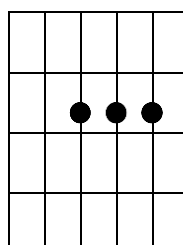

THE KEY OF D

WHAT A FELLOWSHIP

D D2 G
 What a fellowship, what a Joy Divine

D D2 E A
 Leaning on Your Everlasting Arms

D D7 G D D2 E A D
 What Security, what a Peace is mine, I'm leaning on Your Everlasting Arms

D D7 G G7 D D2 E A A2
 Leaning, I'm leaning, Safe and Secure from all alarms

D D7 G G7 D D2 E A D
 I'm leaning, leaning, I'm leaning on Your **Everlasting Arms**

Oh how sweet to walk, in my Jesus Ways

I'm leaning on Your Everlasting Arms

Oh how bright the path grows from day to day, I'm leaning on Your Everlasting Arms

Leaning

What have I to dread, what have I to fear

I'm leaning on Your Everlasting Arms

I have perfect **Peace** with my Lord so near, I'm leaning on Your Everlasting Arms

Leaning

D

G

A

E

D2

D7

G7