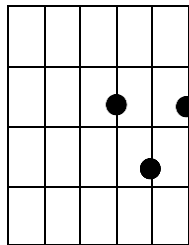

THE KEY OF D

WHAT A FELLOWSHIP

D D2 G
What a fellowship, what a Joy Divine

D D2 E A
Leaning on Your Everlasting Arms

D D7 G D D2 E A D
What Security, what a Peace is mine, I'm leaning on Your Everlasting Arms

D D7 G G7 D D2 E A A2
Leaning, I'm leaning, Safe and Secure from all alarms

D D7 G G7 D D2 E A D
I'm leaning, leaning, I'm leaning on Your **Everlasting Arms**

Oh how sweet to walk, in my Jesus Ways

I'm leaning on Your Everlasting Arms

Oh how bright the path grows from day to day, I'm leaning on Your Everlasting Arms

Leaning .....

What have I to dread, what have I to fear

I'm leaning on Your Everlasting Arms

I have perfect **Peace** with my Lord so near, I'm leaning on Your Everlasting Arms

Leaning .....

D