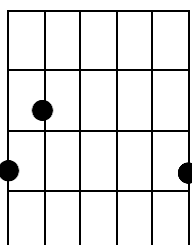

THE KEY OF D

WHAT A FELLOWSHIP

D D2 G
What a fellowship, what a Joy Divine

D D2 E A
Leaning on Your Everlasting Arms

D D7 G D D2 E A D
What Security, what a Peace is mine, I'm leaning on Your Everlasting Arms

D D7 G G7 D D2 E A A2
Leaning, I'm leaning, Safe and Secure from all alarms

D D7 G G7 D D2 E A D
I'm leaning, leaning, I'm leaning on Your **Everlasting Arms**

Oh how sweet to walk, in my Jesus Ways

I'm leaning on Your Everlasting Arms

Oh how bright the path grows from day to day, I'm leaning on Your Everlasting Arms

Leaning .....

What have I to dread, what have I to fear

I'm leaning on Your Everlasting Arms

I have perfect **Peace** with my Lord so near, I'm leaning on Your Everlasting Arms

Leaning .....

D

G

A

E

D2

D7

G7

A2