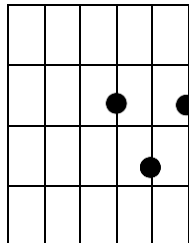

THE KEY OF D

OH YES AND DID MY SAVIOR BLEED

D **A A2**
 Oh yes and did my Savior Bleed, You Laid down Your Life
D **D2 A A7 D D4**
 You Rose again on the third day, for such a child as I

D **D2 A**
Through Your Blood through Your Blood, where I first saw the Light
A2 A A7 D D2
And the burden of my sins rolled away
G D Bm
 It is here **by Faith I receive Your Voice** - my Sight
Em Em7 A D D4
 And now I know **the Door to enter in**

Was it for crimes that I have done, You groaned up on my tree
 Amazing pity Grace unknown, and Love beyond degree

Through Your Blood.....

Your Arms are Open wide for me, so I can enter in
 I quickly come fall at **Your Feet**, so You can Wash away my sins

Through Your Blood.....

The Road is Open and Prepared, for me to walk **Your Path**,
 That Leads to Eternal Life and to my Heavenly Home

Through Your Blood.....

D

G

A

Bm

D2