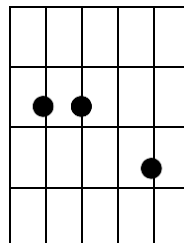

THE KEY OF D

OH YES AND DID MY SAVIOR BLEED

D **A A2**
Oh yes and did my Savior Bleed, You Laid down Your Life
D **D2 A A7 D D4**
You Rose again on the third day, for such a child as I

D **D2 A**
Through Your Blood through Your Blood, where I first saw the Light
A2 A A7 D D2
And the burden of my sins rolled away
G D Bm
It is here **by Faith I receive Your Voice** - my Sight
Em Em7 A D D4
And now I know **the Door to enter in**

Was it for crimes that I have done, You groaned up on my tree
Amazing pity Grace unknown, and Love beyond degree

Through Your Blood.....

Your Arms are Open wide for me, so I can enter in
I quickly come fall at **Your Feet**, so You can Wash away my sins

Through Your Blood.....

The Road is Open and Prepared, for me to walk **Your Path**,
That Leads to Eternal Life and to my Heavenly Home

Through Your Blood.....

D

G

A

Bm

D2

D4

Em

Em7

A2

A7