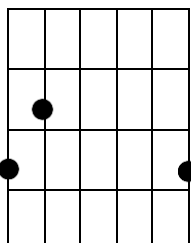

THE KEY OF D

OH YES AND DID MY SAVIOR BLEED

D **A A2**
 Oh yes and did my Savior Bleed, You Laid down Your Life
D **D2 A A7 D D4**
 You Rose again on the third day, for such a child as I

D **D2 A**
Through Your Blood through Your Blood, where I first saw the Light
A2 A A7 D D2
And the burden of my sins rolled away
G D Bm
 It is here **by Faith I receive Your Voice** - my Sight
Em Em7 A D D4
 And now I know **the Door to enter in**

Was it for crimes that I have done, You groaned up on my tree
 Amazing pity Grace unknown, and Love beyond degree

Through Your Blood.....

Your Arms are Open wide for me, so I can enter in
 I quickly come fall at **Your Feet**, so You can Wash away my sins

Through Your Blood.....

The Road is Open and Prepared, for me to walk **Your Path**,
 That Leads to Eternal Life and to my Heavenly Home

Through Your Blood.....

D

G

A

Bm

D2