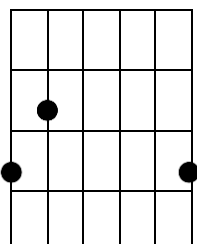

THE KEY OF G

O YOUR BLOOD

G C G D D2

O Your Blood, Crimson Love, Price of life's demand

G C C D G

Shameful sin, Placed on You, the Hope of every man

D C G

O Your Blood Lord Jesus Washes me

D C G

O Your Blood Lord Jesus Shed for me

Am Em Am Em

What a Sacrifice that Saves my life

D C G

Yes, Your Blood it is my Victory 2x more

G C G D D2

Savior Son, Holy One, slain so I can Live

G C C D G

I See the Lamb, the Great I Am, Who Takes away my sin

D C

O Your Blood Lord Jesus .....

G C G D D2

O what Love, no greater love, Grace, how can it be

G C C D G

That in my sin, yes even then, You Shed Your Blood for me

D C

O Your Blood Lord Jesus .....

D D2 G

O the Blood of my Lamb 2x

D D2 G

The Precious Blood of my Lamb

Am Em Am Em

This Sacrifice that Saves my life

D C G C

G

Yes Your Blood, It is my Victory 2x - is all I need in life 2x

G