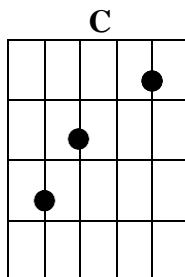

6 – Guitar Worship - 6

THE KEY OF C

ALL TO JESUS I SURRENDER

C G F G C
All to You Jesus I surrender, all to You I freely give
G F G C
I will ever love and trust You, in Your Presence daily live
G C
I surrender all, I surrender all - **I surrender everything**
F C G C
All to Jesus, precious Savior, I surrender all
C G F G C
All to You Jesus I surrender, desperate at Your Feet I bow
G F G C
Worldly pleasures all forsaken, take me Jesus, take me now

I surrender.....

C G F G C
All to You Jesus I surrender, make me Savior wholly Yours
G F G C
Let me feel Your Holy Spirit, **truly know that I am Yours**

I surrender .....

C G F G C
All to You Jesus I surrender, Lord I give myself to You
G F G C
Fill me with Your Holy Spirit, let Your Presence Fall on me

I surrender .....