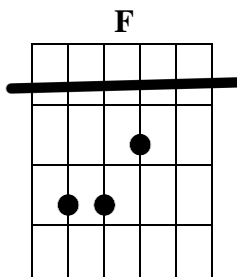

6 – Guitar Worship - 6

THE KEY OF C

ALL TO JESUS I SURRENDER

C G F G C
All to You Jesus I surrender, all to You I freely give
G F G C
I will ever love and trust You, in Your Presence daily live
G C
I surrender all, I surrender all - **I surrender everything**
F C G C
All to Jesus, precious Savior, I surrender all
C G F G C
All to You Jesus I surrender, desperate at Your Feet I bow
G F G C
Worldly pleasures all forsaken, take me Jesus, take me now

I surrender.....

C G F G C
All to You Jesus I surrender, make me Savior wholly Yours
G F G C
Let me feel Your Holy Spirit, **truly know that I am Yours**

I surrender .....

C G F G C
All to You Jesus I surrender, Lord I give myself to You
G F G C
Fill me with Your Holy Spirit, let Your Presence Fall on me

I surrender .....