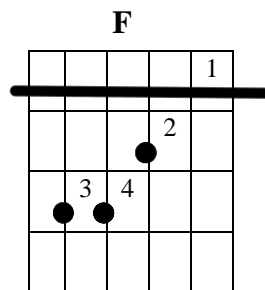

6 – Guitar Worship - 6

In **lesson 6** you will be introduced to the key of C that uses a bar chord: **F**.

- The key of C uses the chords of C, F, G (1, 4, 5).

Key of C: C D E **F** G A B C D E **F** G A B C D E etc.
 1 2 3 **4** **5** 6 7 1 2 3 **4** **5** 6 7 **1** 2 3

The chord F is played with your forefinger making a bar (laying flat) over all 6 strings and pushing all 6 strings down at the same time (see below picture of chord of F).

- Try it for a moment and you might find it not easy to get a clear sound for all 6 strings, it will take some practice. Stay close to the fret, it makes it easier. The closer you are to the fret the less you have to push your finger down to make the sound clear. Try it a couple of times.
- Your forefinger shortens all strings (and make it sound higher) and your other fingers will make the chord. After some practice it will start coming natural to you.

The finger pattern for the chord of F is as follows:

- The song we are using first is one we already learned ‘I surrender all’ but this time we are going to play it in the key of C. And you will start on a new song ‘I have decided to follow Jesus’.
- Remember that the chords used in the key of A are A, D, E (1, 4, 5) And chords used in the key of C are C, F, G (1, 4, 5).
- Using your forefinger over all 6 strings is used in many keys and many songs. So really practice this one!
- Tip:** Take you time learning the new songs and keys before you continue with the next lesson.
- Tip:** You should also repeat the songs you already learned until it comes easy on you.
- Tip:** Try to memorize the chords to the song, so you can start playing from your heart where your worship comes from without being sidetracked by your mind having to look at the chords. After a while you develop your inner ear and you start to go to the right chord naturally.