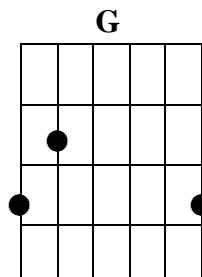

6 – Guitar Worship - 6

THE KEY OF C

ALL TO JESUS I SURRENDER

C G F G C
All to You Jesus I surrender, all to You I freely give
G F G C
I will ever love and trust You, in Your Presence daily live
G C
I surrender all, I surrender all - **I surrender everything**
F C G C
All to Jesus, precious Savior, I surrender all
C G F G C
All to You Jesus I surrender, desperate at Your Feet I bow
G F G C
Worldly pleasures all forsaken, take me Jesus, take me now

I surrender.....

C G F G C
All to You Jesus I surrender, make me Savior wholly Yours
G F G C
Let me feel Your Holy Spirit, **truly know that I am Yours**

I surrender .....

C G F G C
All to You Jesus I surrender, Lord I give myself to You
G F G C
Fill me with Your Holy Spirit, let Your Presence Fall on me

I surrender .....