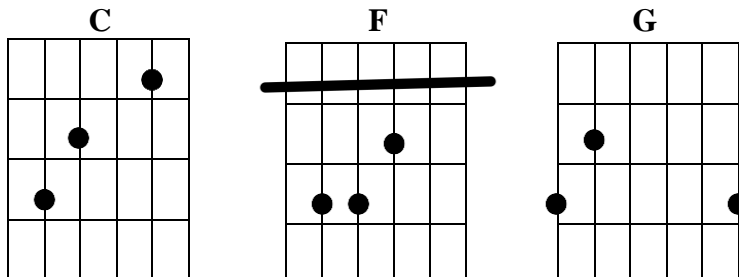

6 – Guitar Worship - 6

THE KEY OF C

I HAVE DECIDED

C F C
I have decided to follow Jesus
F C G
I have decided to follow Jesus
C F C
I have decided to follow Jesus
C G C
No turning back no, no; **no turning back**

Varieties:

- Your Blood before me, all else behind me 3x
- If none goes with me, I still will follow 3x
- **Your Blood is in me, and I see You Jesus** 3x
- Oh Hallelujah, **I see You Jesus** 3x
- **My Jesus Guides me**, on the road to Heaven 3x
- My Jesus with me, on my life's journey
- **I hold on to Jesus, my eternal Savior**