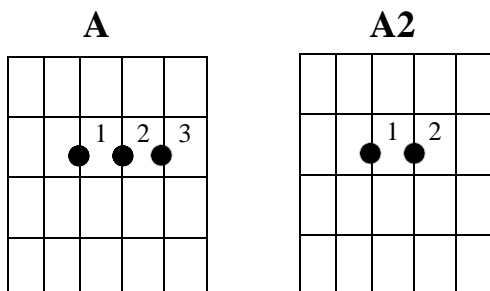

To make it sound more interesting we are going to work with the chord of E.

- We will add the fourth tone to the E chord which is **a** (a is not a chord or a key, it is just the fourth tone of the E chord): **e f# g# a b c# d# e.**

1 2 3 4 5 6 7 1

- As you can see in below picture, the finger in the first space on the G string (g#) moves 1 space up and we no longer play the tone g#, but the tone a.

E **E4** **E**
 Let me know the Kisses of Your Mouth, let me feel Your warm **Embrace**
E4 **E** **E4** **E**
 Let me smell the Fragrance of Your Touch, let me see Your lovely Face

- Sing and strum the chorus with the added E4 and you will hear it.
- The same method we can apply to the A chord.
In this case we use the A2 chord.

In the chord of A2, the second note is b:

a b c# d# e f# g# a,
1 2 3 4 5 6 7 1

- The second string is the B string. When we let go of our third finger, we hear the bare string that sounds like a b. Now we have the A2 chord.

- Remember to strum the chords precisely at the words above where they show.