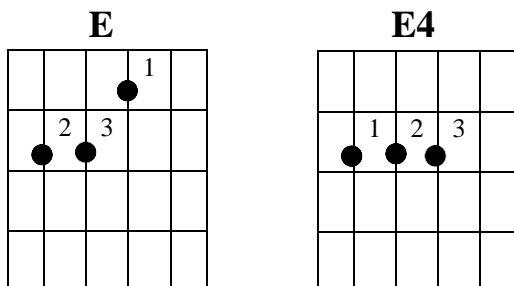

15 – Guitar Worship - 15

- You noticed that in the first 2 lines of the chorus we only used the chord of E.

E

Let me know the Kisses of Your Mouth, let me feel Your warm **Embrace**

E

Let me smell the Fragrance of Your Touch, let me see Your Lovely Face

To make it sound more interesting we are going to work with the chord of E.

- We will add the fourth tone to the E chord which is **a** (a is not a chord or a key, it is just the fourth tone of the E chord): **e f# g# a b c# d# e.**

1 2 3 4 5 6 7 1

- As you can see in below picture, the finger in the first space on the G string (g#) moves 1 space up and we no longer play the tone g#, but the tone a.

E **E4** **E**
 Let me know the Kisses of Your Mouth, let me feel Your warm **Embrace**
E4 **E** **E4** **E**
 Let me smell the Fragrance of Your Touch, let me see Your lovely Face

- The second string is the B string. When we let go of our third finger, we hear the bare string that sounds like a b. Now we have the A2 chord.

- Remember to strum the chords precisely at the words above where they show.