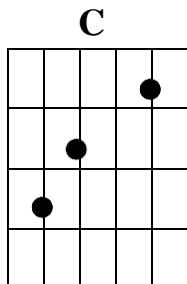

10 – Guitar Worship - 10

THE KEY OF G

O YOUR BLOOD

G C G D
O Your Blood, Crimson Love, Price of life's demand
G C C D G
Shameful sin, Placed on You, the Hope of every man

D C G
O Your Blood Lord Jesus Washes me
D C G
O Your Blood Lord Jesus Shed for me
Am Em Am Em
What a Sacrifice that Saves my life
D C G
Yes, Your Blood it is my Victory 2x more

G C G D D2
Savior Son, Holy One, slain so I can Live
G C C D G
I See the Lamb, the Great I Am, Who Takes away my sin

D C
O Your Blood Lord Jesus .....

G C G D
O what Love, no greater love, Grace, how can it be
G C C D G
That in my sin, yes even then, You Shed Your Blood for me

D C
O Your Blood Lord Jesus .....

D G
O the Blood of my Lamb 2x

D G
The Precious Blood of my Lamb

Am Em Am Em
This Sacrifice that Saves my life

D C G D C G
Yes Your Blood, It is my Victory, Yes Your Blood is all I need in life

4