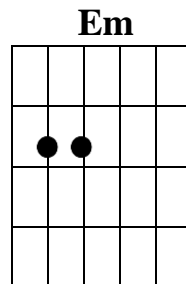

10 – Guitar Worship - 10

THE KEY OF G

O YOUR BLOOD

G C G D
O Your Blood, Crimson Love, Price of life's demand
G C C D G
Shameful sin, Placed on You, the Hope of every man

D C G
O Your Blood Lord Jesus Washes me
D C G
O Your Blood Lord Jesus Shed for me
Am Em Am Em
What a Sacrifice that Saves my life
D C G
Yes, Your Blood it is my Victory 2x more

G C G D D2
Savior Son, Holy One, slain so I can Live
G C C D G
I See the Lamb, the Great I Am, Who Takes away my sin

D C
O Your Blood Lord Jesus .....

G C G D
O what Love, no greater love, Grace, how can it be
G C C D G
That in my sin, yes even then, You Shed Your Blood for me

D C
O Your Blood Lord Jesus .....

D G
O the Blood of my Lamb 2x

D G
The Precious Blood of my Lamb

Am Em Am Em
This Sacrifice that Saves my life

D C G D C G
Yes Your Blood, It is my Victory, Yes Your Blood is all I need in life

6m