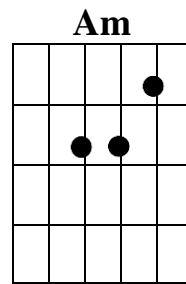

10 – Guitar Worship - 10

Lesson 10 – Another replacement chord.

- Another chord that sometimes is replaced is the chord on number 4. Number 4 will then be replaced with number 2 in minor and in the key of G that is Am.
- **Chords in the Key of G** included replacements chords are: **G, C, D, Em, Am (1, 4, 5, 6m, 2m)**
- In the song ‘O Your Blood’ you are learning (listen to the song on the website), we see in the chorus that the number 1 chord (G) is replaced by the number 6 minor chord (Em) and the number 4 chord (C) is replaced by the number 2 minor chord (Am) in the third line.
- Again, you don’t have to play the replacement chords, but the replacement chords sound better.
- **Tip:** Disregard the 6m and the 2m and use C and G instead. Listen what it sounds like. Then play it again with the Em and the Am and listen to the difference.

The C chord (number 4) can be replaced by the Am chord (number 2 minor).

<p>D C G O Your Blood Lord Jesus Washes me</p> <p>D C G O Your Blood Lord Jesus Shed for me</p> <p>C G C G What a Sacrifice that Saves my life</p>	or	<p>D C G O Your Blood Lord Jesus Washes me</p> <p>D C G O Your Blood Lord Jesus Shed for me</p> <p>Am Em Am Em What a Sacrifice that Saves my life</p>
---	----	---

- Now the **chords for the key of G** are expanded to: **G, C, D, Em, Am (1, 4, 5, 6m, 2m)**
G Am B C D Em F G Am B C D Em F G Am B C D Em F G Am B etc.
1 2m 3 4 5 6m 7 1 2m 3 4 5 6m 7 1 2m 3 4 5 6m 7 1 2m 3
- It is a common rule that the number four chord can sometimes be replaced with the number 2m chord in any key you play in.
- On page 3 of this lesson you will find a schedule for the keys of C, D, E, G, A with the main chords that are used in these keys.

1

4

5

6m

2m

10 – Guitar Worship - 10

1	4	5	6m	2m
C 	F 	G 	Am 	Dm
D 	G 	A 	Bm 	Em
E 	A 	B 	C#m 	F#m
G 	C 	D 	Em 	Am
A 	D 	E 	F#m 	Bm