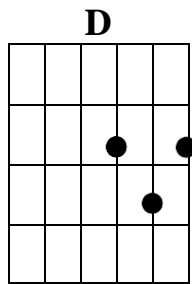

10 – Guitar Worship - 10

THE KEY OF G

O YOUR BLOOD

G C G D
O Your Blood, Crimson Love, Price of life's demand
G C C D G
Shameful sin, Placed on You, the Hope of every man

D C G
O Your Blood Lord Jesus Washes me
D C G
O Your Blood Lord Jesus Shed for me
Am Em Am Em
What a Sacrifice that Saves my life
D C G
Yes, Your Blood it is my Victory 2x more

G C G D D2
Savior Son, Holy One, slain so I can Live
G C C D G
I See the Lamb, the Great I Am, Who Takes away my sin

D C
O Your Blood Lord Jesus .....

G C G D
O what Love, no greater love, Grace, how can it be
G C C D G
That in my sin, yes even then, You Shed Your Blood for me

D C
O Your Blood Lord Jesus .....

D G
O the Blood of my Lamb 2x

D G
The Precious Blood of my Lamb

Am Em Am Em
This Sacrifice that Saves my life

D C G D C G
Yes Your Blood, It is my Victory, Yes Your Blood is all I need in life

5