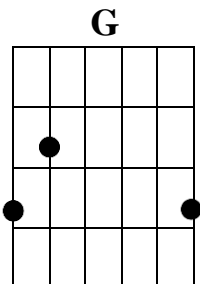

10 – Guitar Worship - 10

THE KEY OF G

O YOUR BLOOD

G C G D
O Your Blood, Crimson Love, Price of life's demand
G C C D G
Shameful sin, Placed on You, the Hope of every man

D C G
O Your Blood Lord Jesus Washes me
D C G
O Your Blood Lord Jesus Shed for me
Am Em Am Em
What a Sacrifice that Saves my life
D C G
Yes, Your Blood it is my Victory 2x more

G C G D D2
Savior Son, Holy One, slain so I can Live
G C C D G
I See the Lamb, the Great I Am, Who Takes away my sin

D C
O Your Blood Lord Jesus .....

G C G D
O what Love, no greater love, Grace, how can it be
G C C D G
That in my sin, yes even then, You Shed Your Blood for me

D C
O Your Blood Lord Jesus .....

D G
O the Blood of my Lamb 2x

D G
The Precious Blood of my Lamb

Am Em Am Em
This Sacrifice that Saves my life

D C G D C G
Yes Your Blood, It is my Victory, Yes Your Blood is all I need in life

1