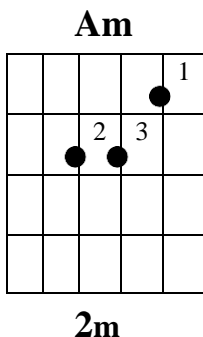

10 – Guitar Worship - 10

Lesson 10 – Another replacement chord.

- Another chord that sometimes is replaced is the chord on number 4. Number 4 will then be replaced with number 2 in minor and in the key of G that is Am.
- **Chords in the Key of G** included replacements chords are: **G, C, D, Em, Am (1, 4, 5, 6m, 2m)**
- In the song ‘O Your Blood’ you are learning (listen to the song on the website), we see in the chorus that the number 1 chord (G) is replaced by the number 6 minor chord (Em) and the number 4 chord (C) is replaced by the number 2 minor chord (Am) in the third line.
- Again, you don’t have to play the replacement chords, but the replacement chords sound better.
- **Tip:** Disregard the 6m and the 2m and use C and G instead. Listen what it sounds like. Then play it again with the Em and the Am and listen to the difference.

The C chord (number 4) can be replaced by the Am chord (number 2 minor).

<p>D C G O Your Blood Lord Jesus Washes me</p> <p>D C G O Your Blood Lord Jesus Shed for me</p> <p>C G C G What a Sacrifice that Saves my life</p>	or	<p>D C G O Your Blood Lord Jesus Washes me</p> <p>D C G O Your Blood Lord Jesus Shed for me</p> <p>Am Em Am Em What a Sacrifice that Saves my life</p>
---	----	---

- Now the **chords for the key of G** are expanded to: **G, C, D, Em, Am (1, 4, 5, 6m, 2m)**
G Am B C D Em F G Am B C D Em F G Am B C D Em F G Am B etc.
1 2m 3 4 5 6m 7 1 2m 3 4 5 6m 7 1 2m 3 4 5 6m 7 1 2m 3
- It is a common rule that the number four chord can sometimes be replaced with the number 2m chord in any key you play in.
- On page 3 of this lesson you will find a schedule for the keys of C, D, E, G, A with the main chords that are used in these keys.

1

4

5

6m

2m

10 – Guitar Worship - 10

1	4	5	6m	2m
C 	F 	G 	Am 	Dm
D 	G 	A 	Bm 	Em
E 	A 	B 	C#m 	F#m
G 	C 	D 	Em 	Am
A 	D 	E 	F#m 	Bm