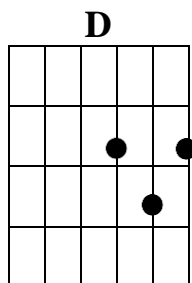

8 – Guitar Worship - 8

THE KEY OF G

O YOUR BLOOD

G C G D
O Your Blood, Crimson Love, Price of life's demand
G C C D G
Shameful sin, Placed on You, the Hope of every man

D C G
O Your Blood Lord Jesus Washes me
D C G
O Your Blood Lord Jesus Shed for me
Am Em Am Em
What a Sacrifice that Saves my life
D C G
Yes, Your Blood it is my Victory 2x more

G C G D D2
Savior Son, Holy One, slain so I can Live
G C C D G
I See the Lamb, the Great I Am, Who Takes away my sin

D C
O Your Blood Lord Jesus .....

G C G D
O what Love, no greater love, Grace, how can it be
G C C D G
That in my sin, yes even then, You Shed Your Blood for me

D C
O Your Blood Lord Jesus .....

D G
O the Blood of my Lamb 2x

D G
The Precious Blood of my Lamb

Am Em Am Em
This Sacrifice that Saves my life

D C G D C G
Yes Your Blood, It is my Victory, Yes Your Blood is all I need in life

1

4

5

6m

2m