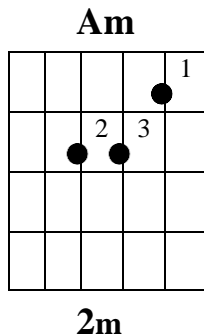

8 – Guitar Worship - 8

Lesson 8 – Another replacement chord.

- Another chord that sometimes is replaced is the chord on number 4. Number 4 will then be replaced with number 2 in minor and in the key of G that would be Am.

G Am B C D E F G Am B C D E F G Am B C D E F G Am B etc.
 1 2m 3 4 5 6 7 1 2m 3 4 5 6 7 1 2m 3 4 5 6 7 1 2m 3

Key of G included replacement chords: G, C, D, Em, Am (1, 4, 5, 6m, 2m)

- In the song ‘O Your Blood’ you are learning (listen to the song on the website), we see in the chorus that the number 1 chord (G) is replaced by the number 6 minor chord (Em) and the number 4 chord (C) is replaced by the number 2 minor chord (Am) in the third line.
- Again, you don’t have to play the replacement chords, but the replacement chords sound better.
- **Tip:** Disregard the 6m and the 2m and use C and G instead. Listen what it sounds like. Then play it again with the Em and the Am and listen to the difference.

- Now the chords for the key of G are expanded to: G, C, D, Em, Am (1, 4, 5, 6m, 2m)

G Am B C D Em F G Am B C D Em F G Am B C D Em F G Am B etc.
 1 2m 3 4 5 6m 7 1 2m 3 4 5 6m 7 1 2m 3 4 5 6m 7 1 2m 3

- It is a common rule that the number four chord can sometimes be replaced with the number 2m chord in any key you play in.
- On page 3 of this lesson you will find a schedule for the keys of C, D, E, G, A with the chords that are used in these keys.

1

4

5

6m

2m

8 – Guitar Worship - 8

1	4	5	6m	2m
---	---	---	----	----

C	F	G	Am	Dm