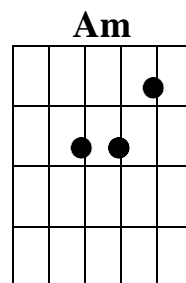

8 – Guitar Worship - 8

THE KEY OF G

O YOUR BLOOD

G C G D
O Your Blood, Crimson Love, Price of life's demand
G C C D G
Shameful sin, Placed on You, the Hope of every man

D C G
O Your Blood Lord Jesus Washes me
D C G
O Your Blood Lord Jesus Shed for me
Am Em Am Em
What a Sacrifice that Saves my life
D C G
Yes, Your Blood it is my Victory 2x more

G C G D D2
Savior Son, Holy One, slain so I can Live
G C C D G
I See the Lamb, the Great I Am, Who Takes away my sin

D C
O Your Blood Lord Jesus .....

G C G D
O what Love, no greater love, Grace, how can it be
G C C D G
That in my sin, yes even then, You Shed Your Blood for me

D C
O Your Blood Lord Jesus .....

D G
O the Blood of my Lamb 2x

D G
The Precious Blood of my Lamb

Am Em Am Em
This Sacrifice that Saves my life

D C G D C G
Yes Your Blood, It is my Victory, Yes Your Blood is all I need in life

1

4

5

6m

2m