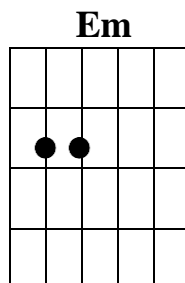

8 – Guitar Worship - 8

THE KEY OF G

O YOUR BLOOD

G C G D
O Your Blood, Crimson Love, Price of life's demand
G C C D G
Shameful sin, Placed on You, the Hope of every man

D C G
O Your Blood Lord Jesus Washes me
D C G
O Your Blood Lord Jesus Shed for me
Am Em Am Em
What a Sacrifice that Saves my life
D C G
Yes, Your Blood it is my Victory 2x more

G C G D D2
Savior Son, Holy One, slain so I can Live
G C C D G
I See the Lamb, the Great I Am, Who Takes away my sin

D C
O Your Blood Lord Jesus .....

G C G D
O what Love, no greater love, Grace, how can it be
G C C D G
That in my sin, yes even then, You Shed Your Blood for me

D C
O Your Blood Lord Jesus .....

D G
O the Blood of my Lamb 2x

D G
The Precious Blood of my Lamb

Am Em Am Em
This Sacrifice that Saves my life

D C G D C G
Yes Your Blood, It is my Victory, Yes Your Blood is all I need in life

1

4

5

6m

2m