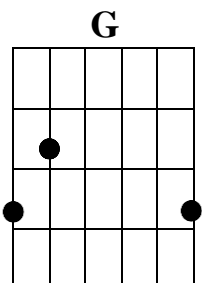

8 – Guitar Worship - 8

THE KEY OF G

O YOUR BLOOD

G C G D
O Your Blood, Crimson Love, Price of life's demand
G C C D G
Shameful sin, Placed on You, the Hope of every man

D C G
O Your Blood Lord Jesus Washes me
D C G
O Your Blood Lord Jesus Shed for me
Am Em Am Em
What a Sacrifice that Saves my life
D C G
Yes, Your Blood it is my Victory 2x more

G C G D D2
Savior Son, Holy One, slain so I can Live
G C C D G
I See the Lamb, the Great I Am, Who Takes away my sin

D C
O Your Blood Lord Jesus .....

G C G D
O what Love, no greater love, Grace, how can it be
G C C D G
That in my sin, yes even then, You Shed Your Blood for me

D C
O Your Blood Lord Jesus .....

D G
O the Blood of my Lamb 2x

D G
The Precious Blood of my Lamb

Am Em Am Em
This Sacrifice that Saves my life

D C G D C G
Yes Your Blood, It is my Victory, Yes Your Blood is all I need in life

1