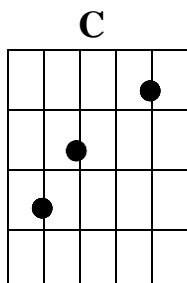

8 – Guitar Worship - 8

THE KEY OF G

O YOUR BLOOD

G C G D
O Your Blood, Crimson Love, Price of life's demand
G C C D G
Shameful sin, Placed on You, the Hope of every man

D C G
O Your Blood Lord Jesus Washes me
D C G
O Your Blood Lord Jesus Shed for me
Am Em Am Em
What a Sacrifice that Saves my life
D C G
Yes, Your Blood it is my Victory 2x more

G C G D D2
Savior Son, Holy One, slain so I can Live
G C C D G
I See the Lamb, the Great I Am, Who Takes away my sin

D C
O Your Blood Lord Jesus .....

G C G D
O what Love, no greater love, Grace, how can it be
G C C D G
That in my sin, yes even then, You Shed Your Blood for me

D C
O Your Blood Lord Jesus .....

D G
O the Blood of my Lamb 2x

D G
The Precious Blood of my Lamb

Am Em Am Em
This Sacrifice that Saves my life

D C G D C G
Yes Your Blood, It is my Victory, Yes Your Blood is all I need in life

1

4

5

6m

2m