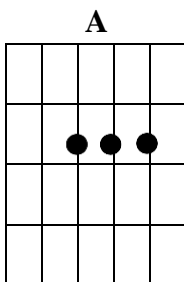

2 - Guitar Worship - 2

Lesson 2 – You will practice going from one chord to another while you explore more songs played in the key of A.

- Place your fingers in the position of the A chord. Strum it and make sure it sounds good and clear.
Tip: Move your fingers close to the fret so it is easier to press the string down. Strum each string individually and again check for clarity of sound for each individual string.
Tip: Keep the nails on your left hand short so you can place the top of your fingers your fingers on the string.
Tip: Many times the high E-string is touched accidentally by a finger which stops the sound. Move your hand and wrist to a position that is comfortable and keeps the high E-string clear.
- Next, place your fingers in the position of the D chord. Strum it and again make sure it sounds good and clear.
- Switch back and forth between the chords of A and D. You practice this until it gets easier and you can go to the new chord with one smooth movement of all fingers.
Tip: Slide your third finger that is placed on the second string back and forth over the same string instead of lifting it from the string. Then it is your orientation for the other 2 fingers.
- Practice the same between the chord of A and the chord of E until it gets easier.
- And practice the same between the chord of D and the chord of E.

THE KEY OF A

I LOVE YOU

A
I love You, I love You Lord
D **A**
Because You first Loved Your Father
E **D A**
And You Purchased my Salvation
E **A**
On Calvary's tree

2 - Guitar Worship - 2

THE KEY OF A

JESUS IN HEAVEN