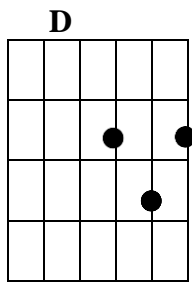

2 - Guitar Worship - 2

Lesson 2 – You will practice going from one chord to another while you explore more songs played in the key of A.

- Place your fingers in the position of the A chord. Strum it and make sure it sounds good and clear.
Tip: Move your fingers close to the fret so it is easier to press the string down. Strum each string individually and again check for clarity of sound for each individual string.
Tip: Keep the nails on your left hand short so you can place the top of your fingers your fingers on the string.
Tip: Many times the high E-string is touched accidentally by a finger which stops the sound. Move your hand and wrist to a position that is comfortable and keeps the high E-string clear.
- Next, place your fingers in the position of the D chord. Strum it and again make sure it sounds good and clear.
- Switch back and forth between the chords of A and D. You practice this until it gets easier and you can go to the new chord with one smooth movement of all fingers.
Tip: Slide your third finger that is placed on the second string back and forth over the same string instead of lifting it from the string. Then it is your orientation for the other 2 fingers.
- Practice the same between the chord of A and the chord of E until it gets easier.
- And practice the same between the chord of D and the chord of E.

THE KEY OF A

I LOVE YOU

A
I love You, I love You Lord
D **A**
Because You first Loved Your Father
E **D A**
And You Purchased my Salvation
E **A**
On Calvary's tree

2 - Guitar Worship - 2

THE KEY OF A

JESUS IN HEAVEN