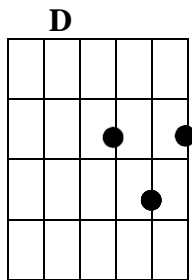

2 - Guitar Worship - 2

THE KEY OF A

JESUS IN HEAVEN

A **D**
Jesus in Heaven how I love You
E **A**
I lift Your Presence in my heart
A **D**
Let Your Kingdom be Established on my worship
E **A**
As You Come and **Do Your Mighty Works**
E **A** **D** **E** **A**
Sovereign are You Lord Jesus Almighty Who Was and Is and Is here now
E **A** **D**
Sovereign are You Lord Jesus Almighty
E **A**
You Reign forevermore (repeat as desired)