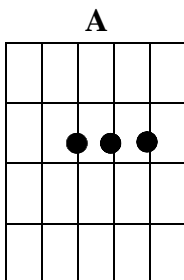

2 - Guitar Worship - 2

THE KEY OF A

JESUS IN HEAVEN

A **D**
Jesus in Heaven how I love You
E **A**
I lift Your Presence in my heart
A **D**
Let Your Kingdom be Established on my worship
E **A**
As You Come and **Do Your Mighty Works**
E **A** **D** **E** **A**
Sovereign are You Lord Jesus Almighty Who Was and Is and Is here now
E **A** **D**
Sovereign are You Lord Jesus Almighty
E **A**
You Reign forevermore (repeat as desired)