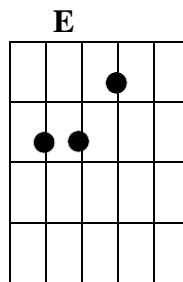

2 - Guitar Worship - 2

Lesson 2 – You will practice going from one chord to another while you explore more songs played in the key of A.

- Place your fingers in the position of the A chord. Strum it and make sure it sounds good and clear.
Tip: Move your fingers close to the fret so it is easier to press the string down. Strum each string individually and again check for clarity of sound for each individual string.
Tip: Keep the nails on your left hand short so you can place the top of your fingers your fingers on the string.
Tip: Many times the high E-string is touched accidentally by a finger which stops the sound. Move your hand and wrist to a position that is comfortable and keeps the high E-string clear.
- Next, place your fingers in the position of the D chord. Strum it and again make sure it sounds good and clear.
- Switch back and forth between the chords of A and D. You practice this until it gets easier and you can go to the new chord with one smooth movement of all fingers.
Tip: Slide your third finger that is placed on the second string back and forth over the same string instead of lifting it from the string. Then it is your orientation for the other 2 fingers.
- Practice the same between the chord of A and the chord of E until it gets easier.
- And practice the same between the chord of D and the chord of E.

THE KEY OF A

I LOVE YOU

A
I love You, I love You Lord
D **A**
Because You first Loved Your Father
E **D A**
And You Purchased my Salvation
E **A**
On Calvary's tree

2 - Guitar Worship - 2

THE KEY OF A

JESUS IN HEAVEN