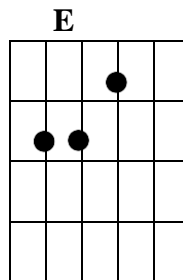

2 - Guitar Worship - 2

THE KEY OF A

JESUS IN HEAVEN

A **D**
Jesus in Heaven how I love You
E **A**
I lift Your Presence in my heart
A **D**
Let Your Kingdom be Established on my worship
E **A**
As You Come and **Do Your Mighty Works**
E **A** **D** **E** **A**
Sovereign are You Lord Jesus Almighty Who Was and Is and Is here now
E **A** **D**
Sovereign are You Lord Jesus Almighty
E **A**
You Reign forevermore (repeat as desired)